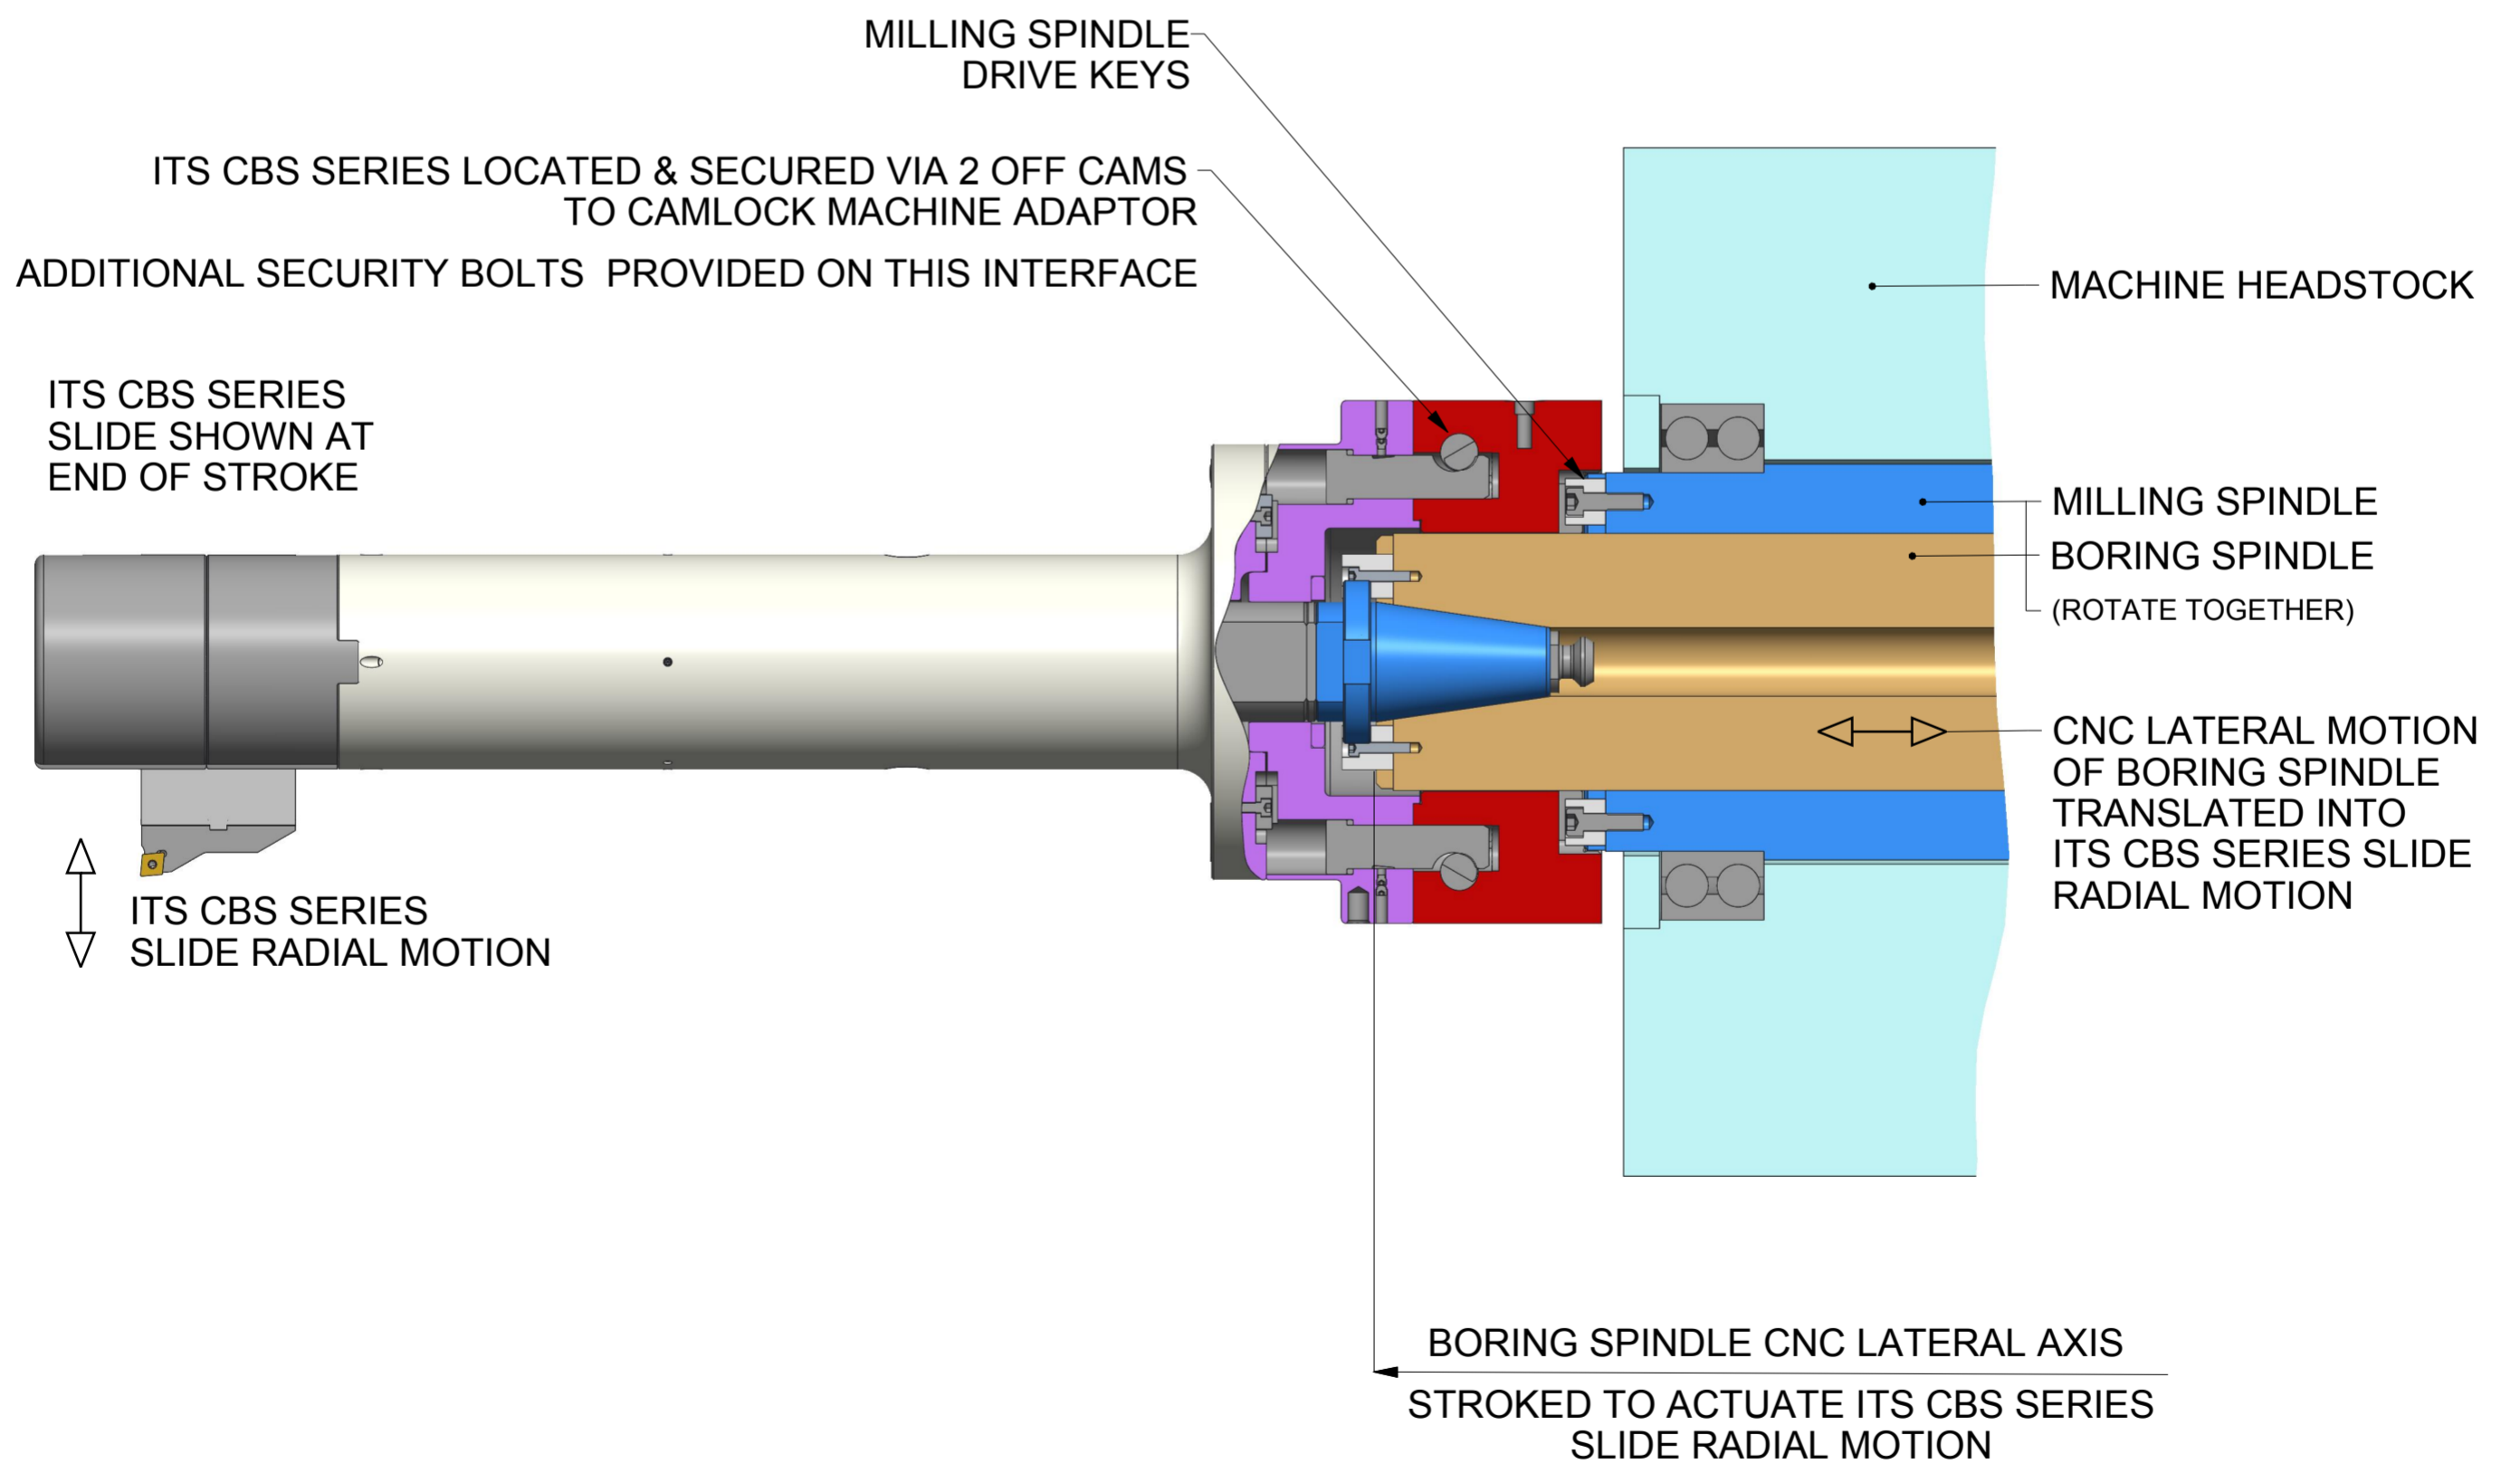

ITS CBS (CAMLOCK) ON HORIZONTAL BORING MACHINE

(ITS CBS-S50 SHOWN)

**INNOVATIVE
TOOLING
SOLUTIONS**

EMAIL: sales@itstooling.com
WEB: www.itstooling.com