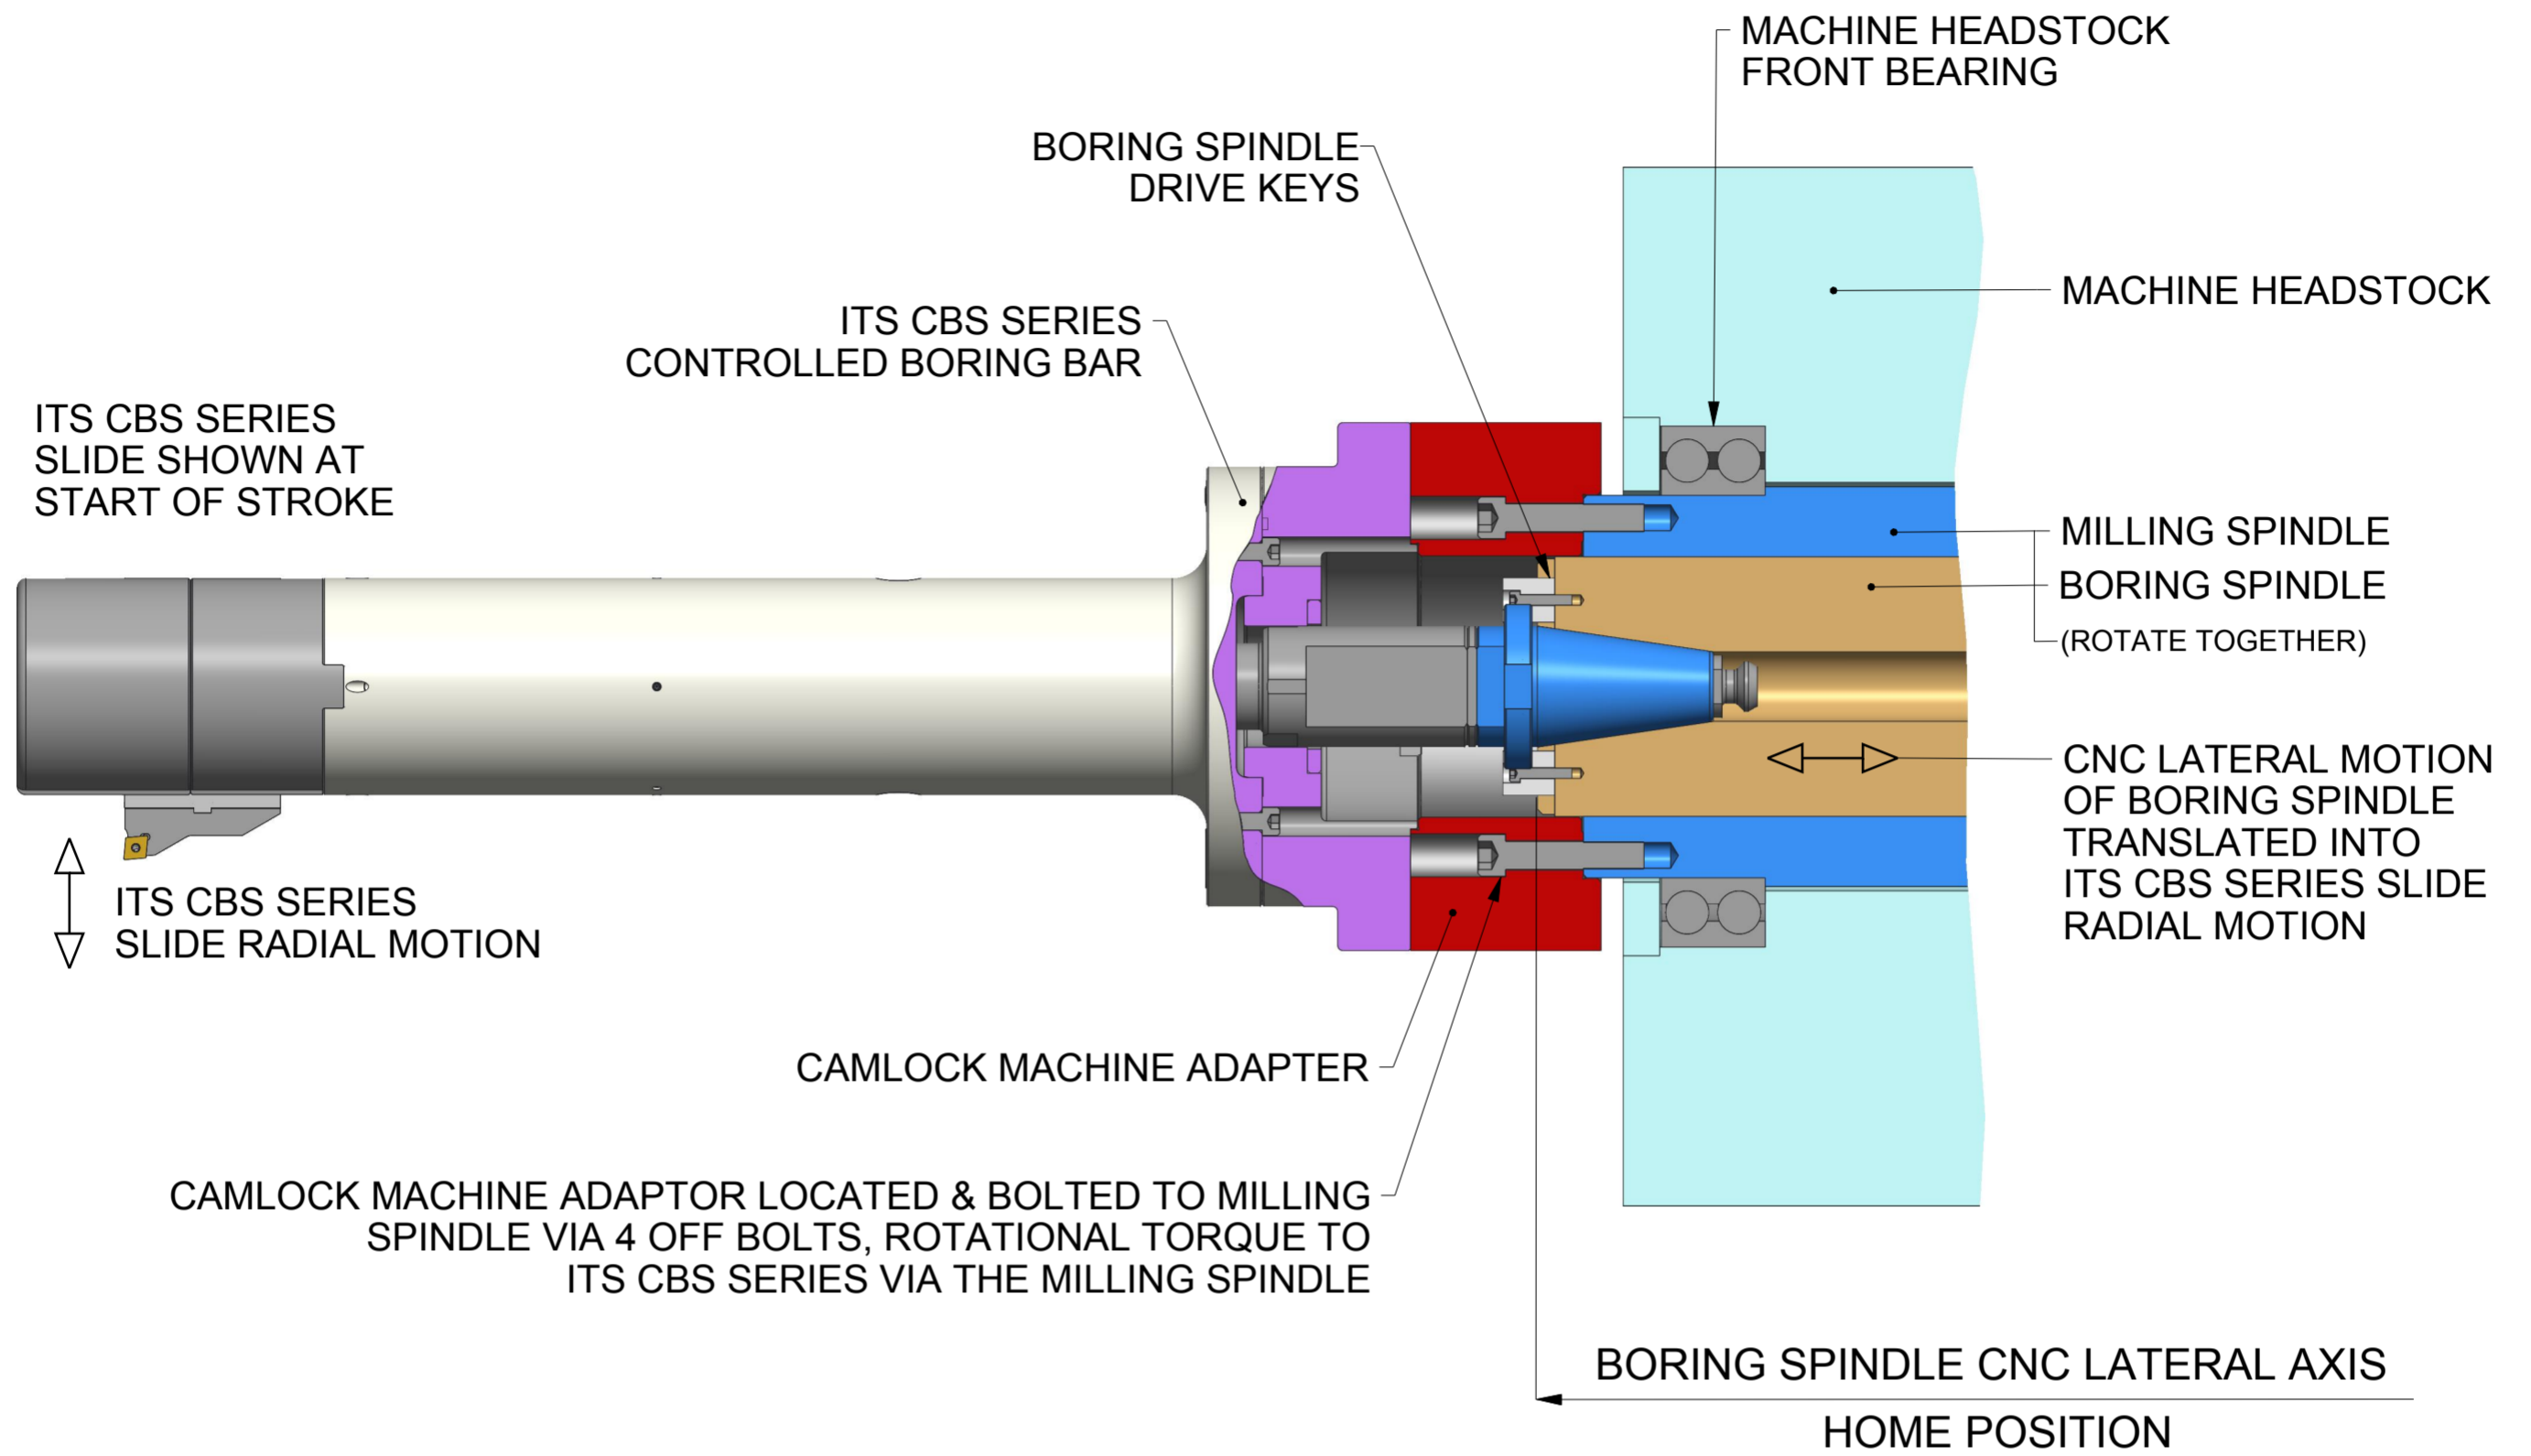

ITS CBS (CAMLOCK) ON HORIZONTAL BORING MACHINE

(ITS CBS-S50 SHOWN)

**INNOVATIVE
TOOLING
SOLUTIONS**

EMAIL: sales@itstooling.com
WEB: www.itstooling.com