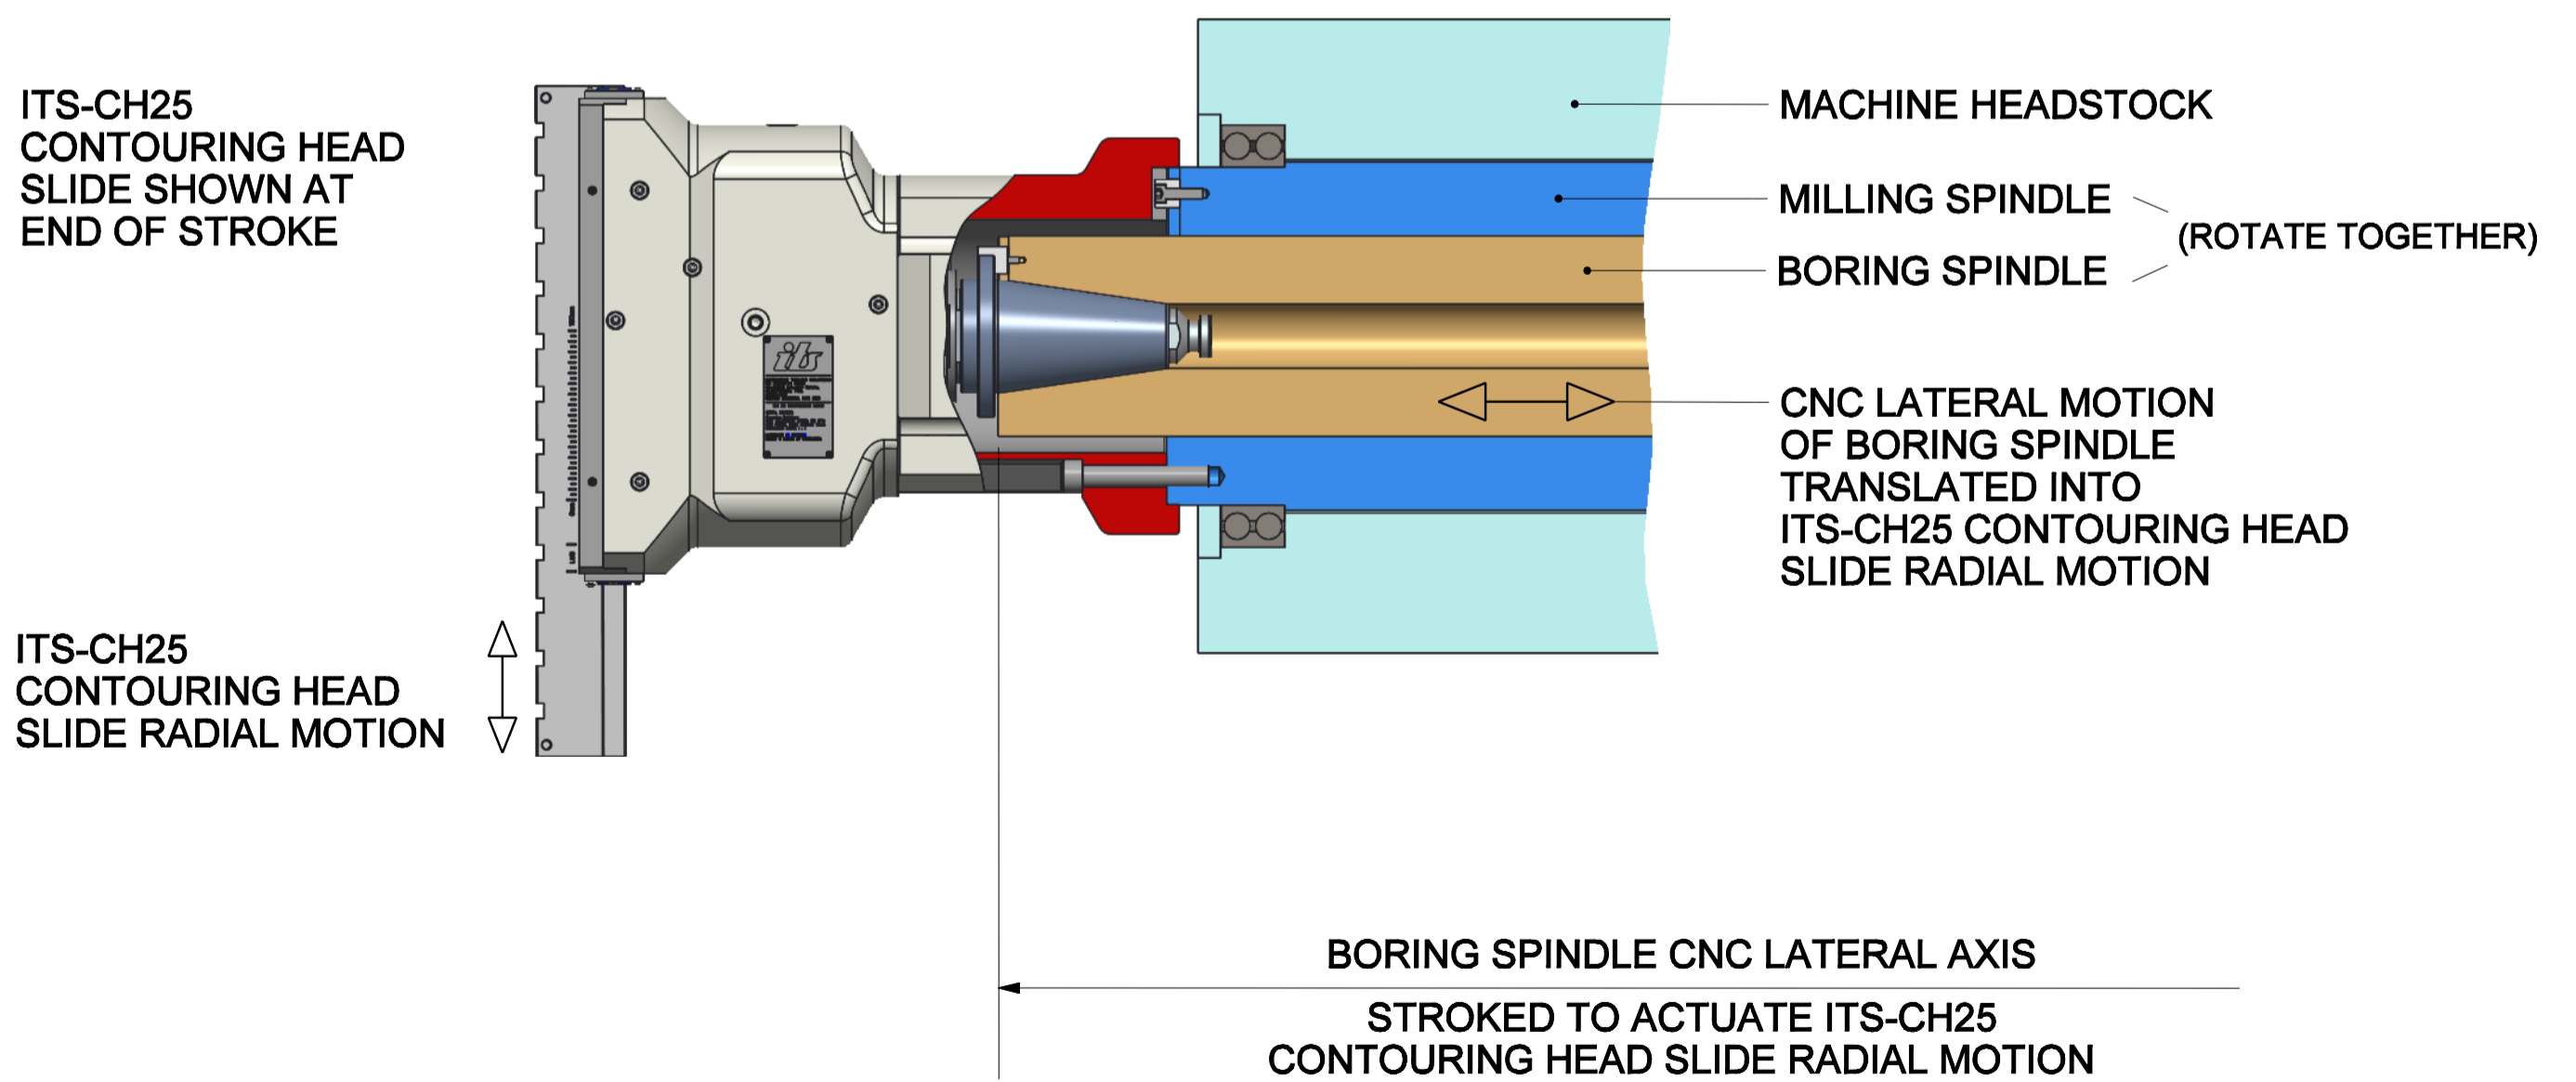

ITS-CH25 ON HORIZONTAL BORING MACHINE

INNOVATIVE TOOLING SOLUTIONS
 56 NASMYTH ROAD,
 SOUTHFIELD INDUSTRIAL ESTATE,
 GLENROTHES, FIFE, KY6 2SD,
 SCOTLAND, UNITED KINGDOM.
 TEL: +44 (0) 1592 630 952
 EMAIL: sales@itstooling.com
 WEB: www.itstooling.com