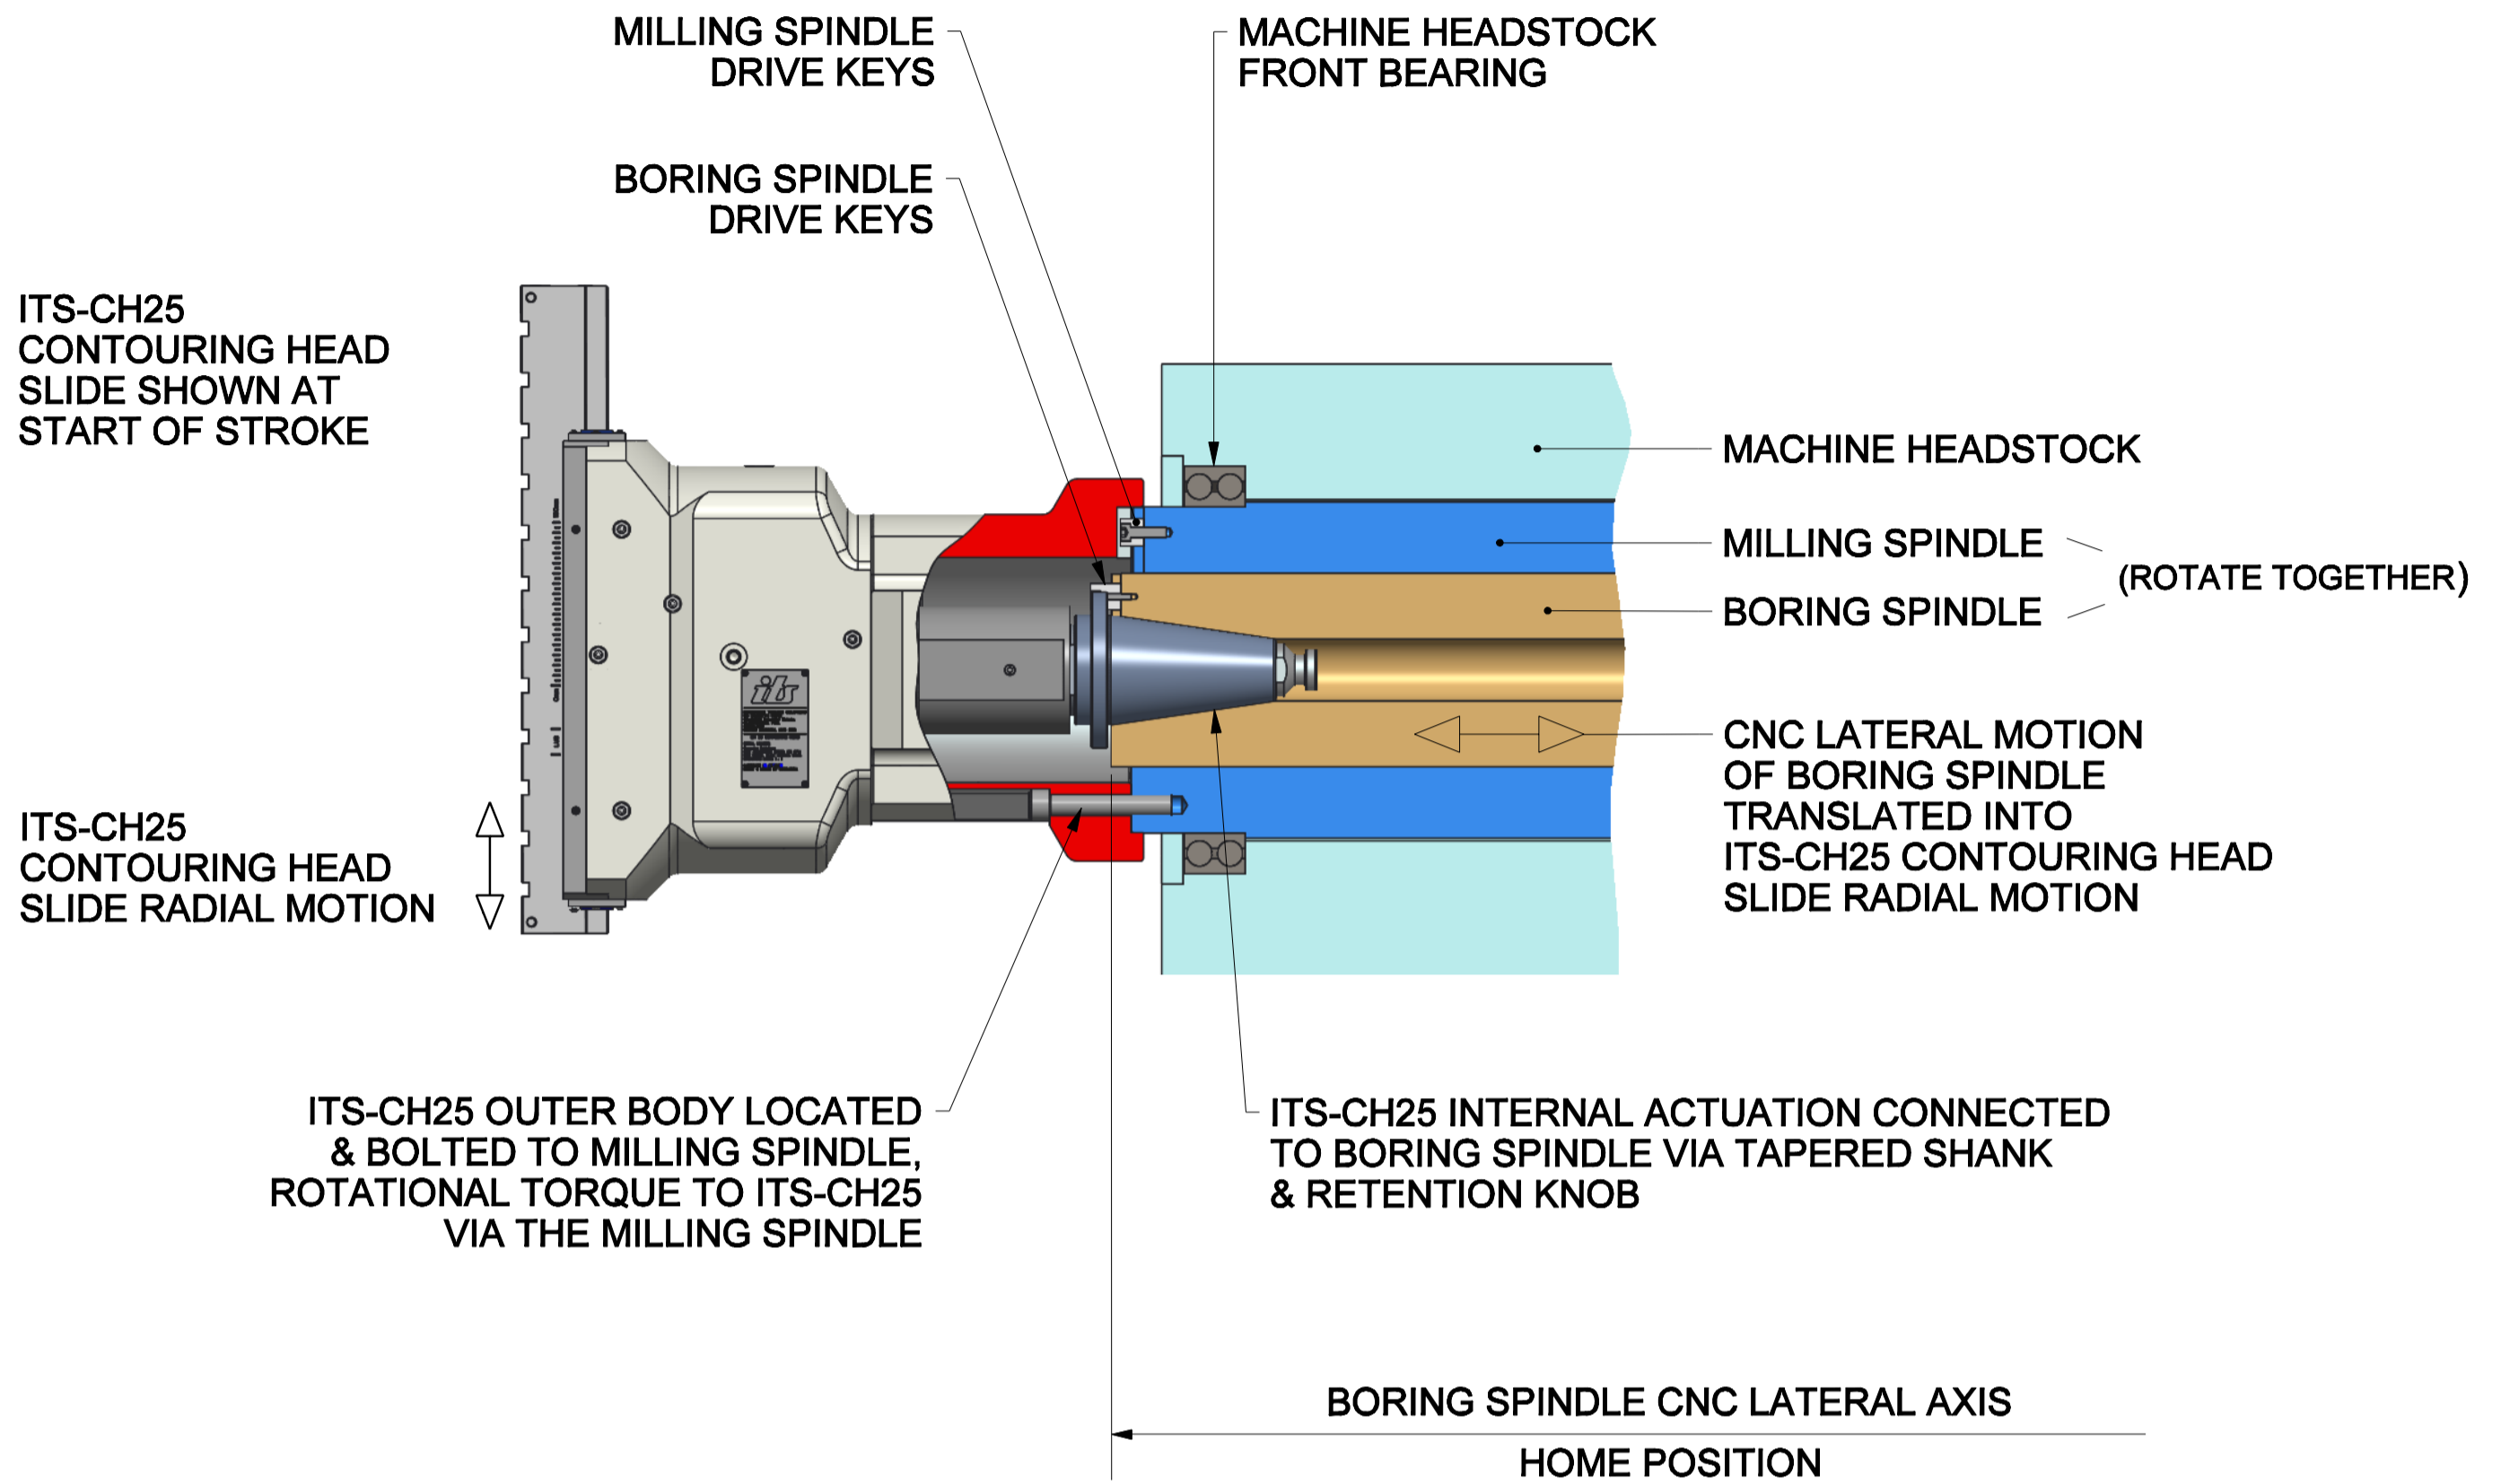

ITS-CH25 ON HORIZONTAL BORING MACHINE

INNOVATIVE TOOLING SOLUTIONS
 56 NASMYTH ROAD,
 SOUTHFIELD INDUSTRIAL ESTATE,
 GLENROTHES, FIFE, KY6 2SD,
 SCOTLAND, UNITED KINGDOM.
 TEL: +44 (0) 1592 630 952
 EMAIL: sales@itstooling.com
 WEB: www.itstooling.com