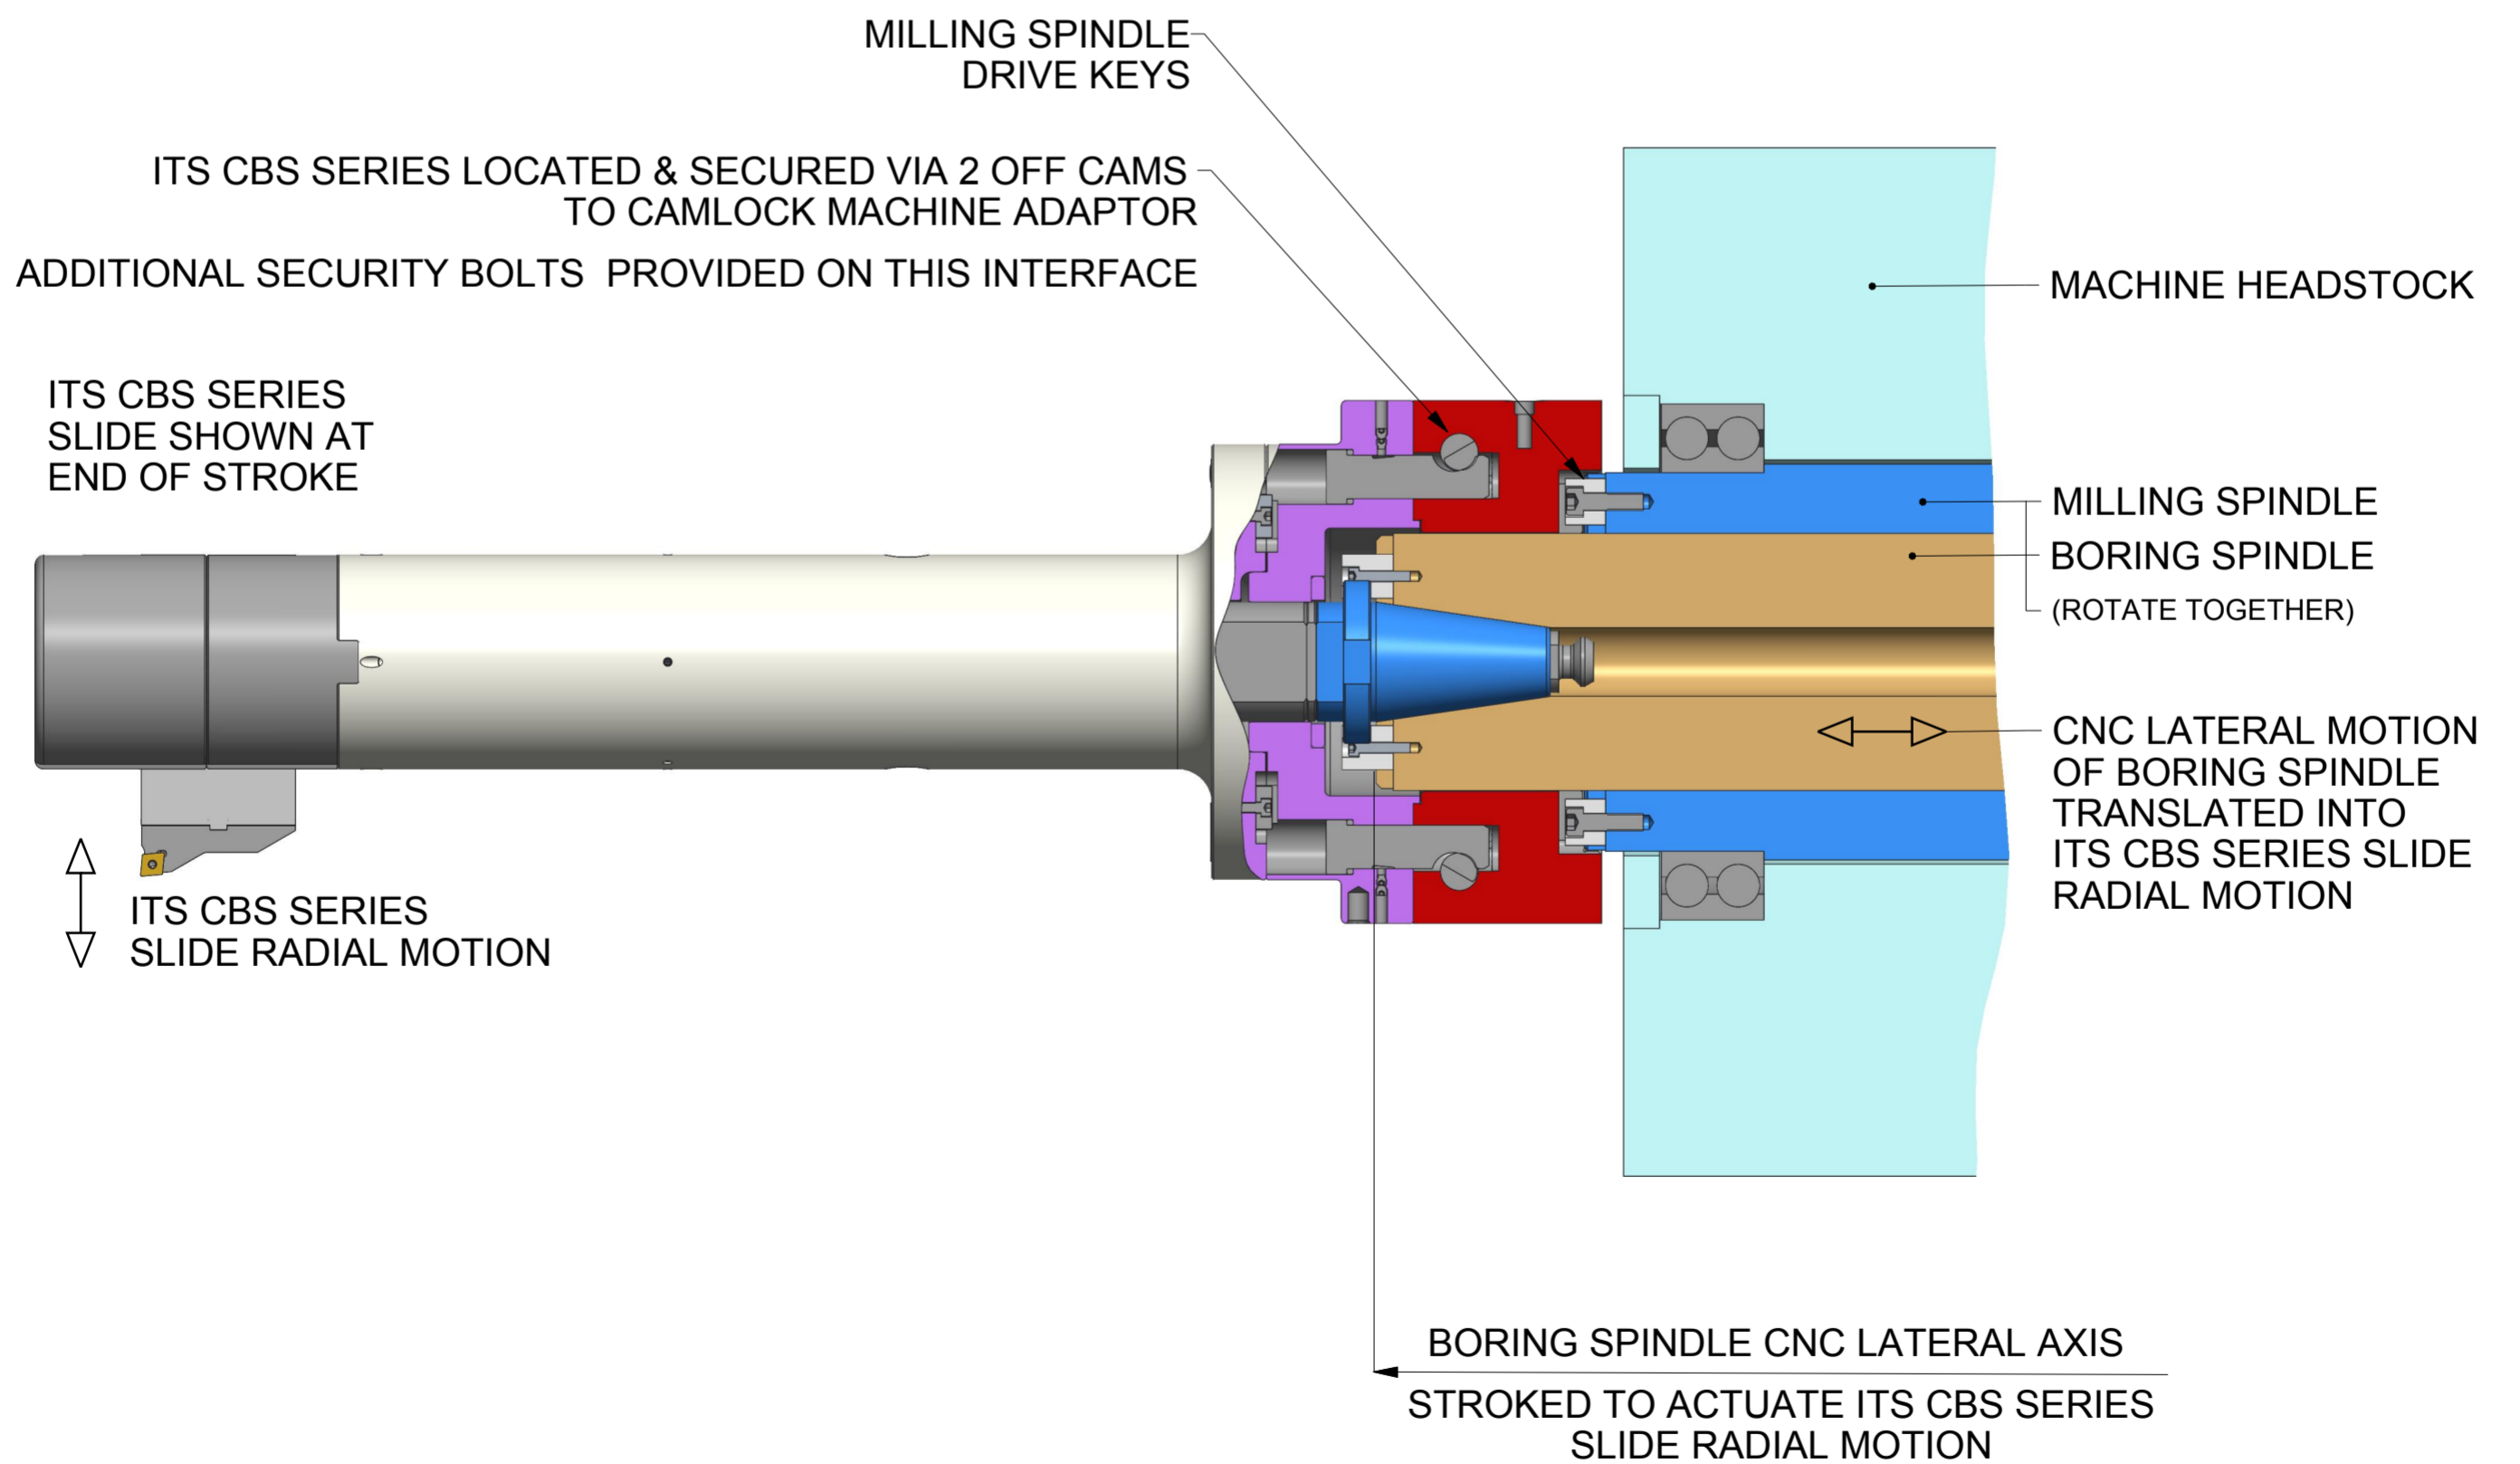

# ITS CBS (CAMLOCK) ON HORIZONTAL BORING MACHINE

(ITS CBS-S50 SHOWN)

**INNOVATIVE TOOLING SOLUTIONS**  
 56 NASMYTH ROAD,  
 SOUTHFIELD INDUSTRIAL ESTATE,  
 GLENROTHES, FIFE, KY6 2SD,  
 SCOTLAND, UNITED KINGDOM.  
 TEL: +44 (0) 1592 630 952  
 EMAIL: sales@itstooling.com  
 WEB: www.itstooling.com