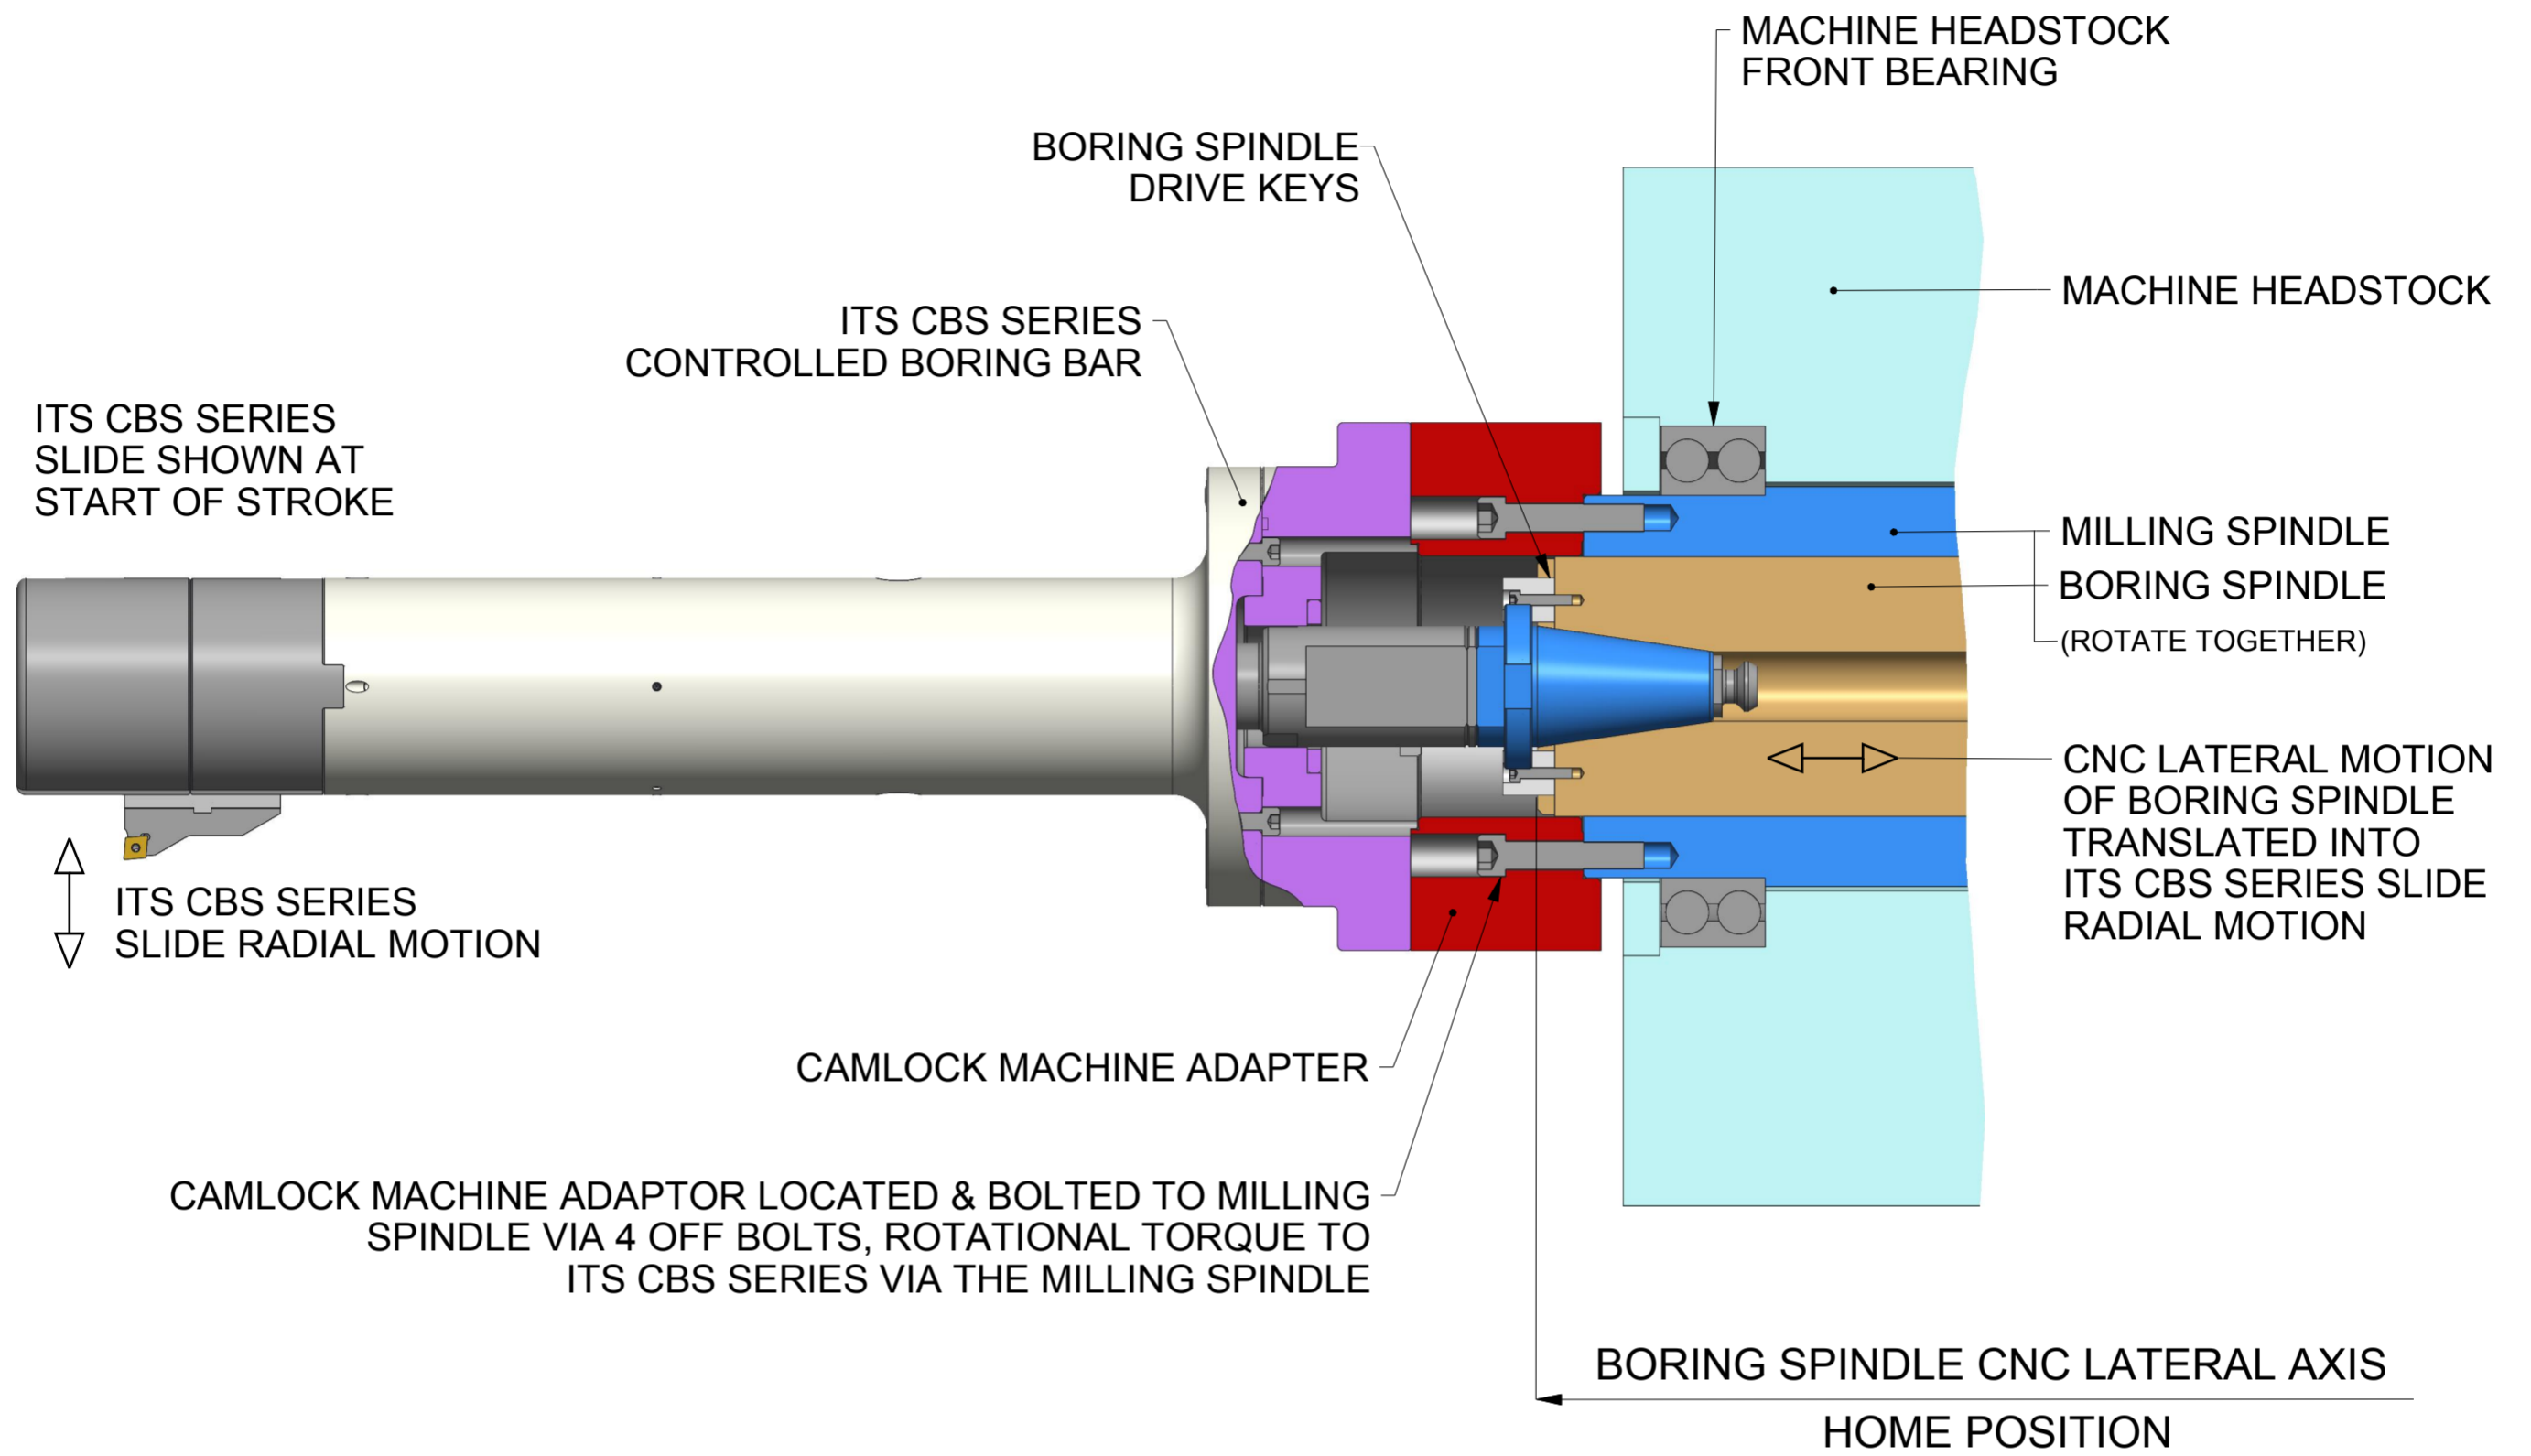

# ITS CBS (CAMLOCK) ON HORIZONTAL BORING MACHINE

(ITS CBS-S50 SHOWN)

**INNOVATIVE TOOLING SOLUTIONS**  
 56 NASMYTH ROAD,  
 SOUTHFIELD INDUSTRIAL ESTATE,  
 GLENROTHES, FIFE, KY6 2SD,  
 SCOTLAND, UNITED KINGDOM.  
 TEL: +44 (0) 1592 630 952  
 EMAIL: sales@itstooling.com  
 WEB: www.itstooling.com